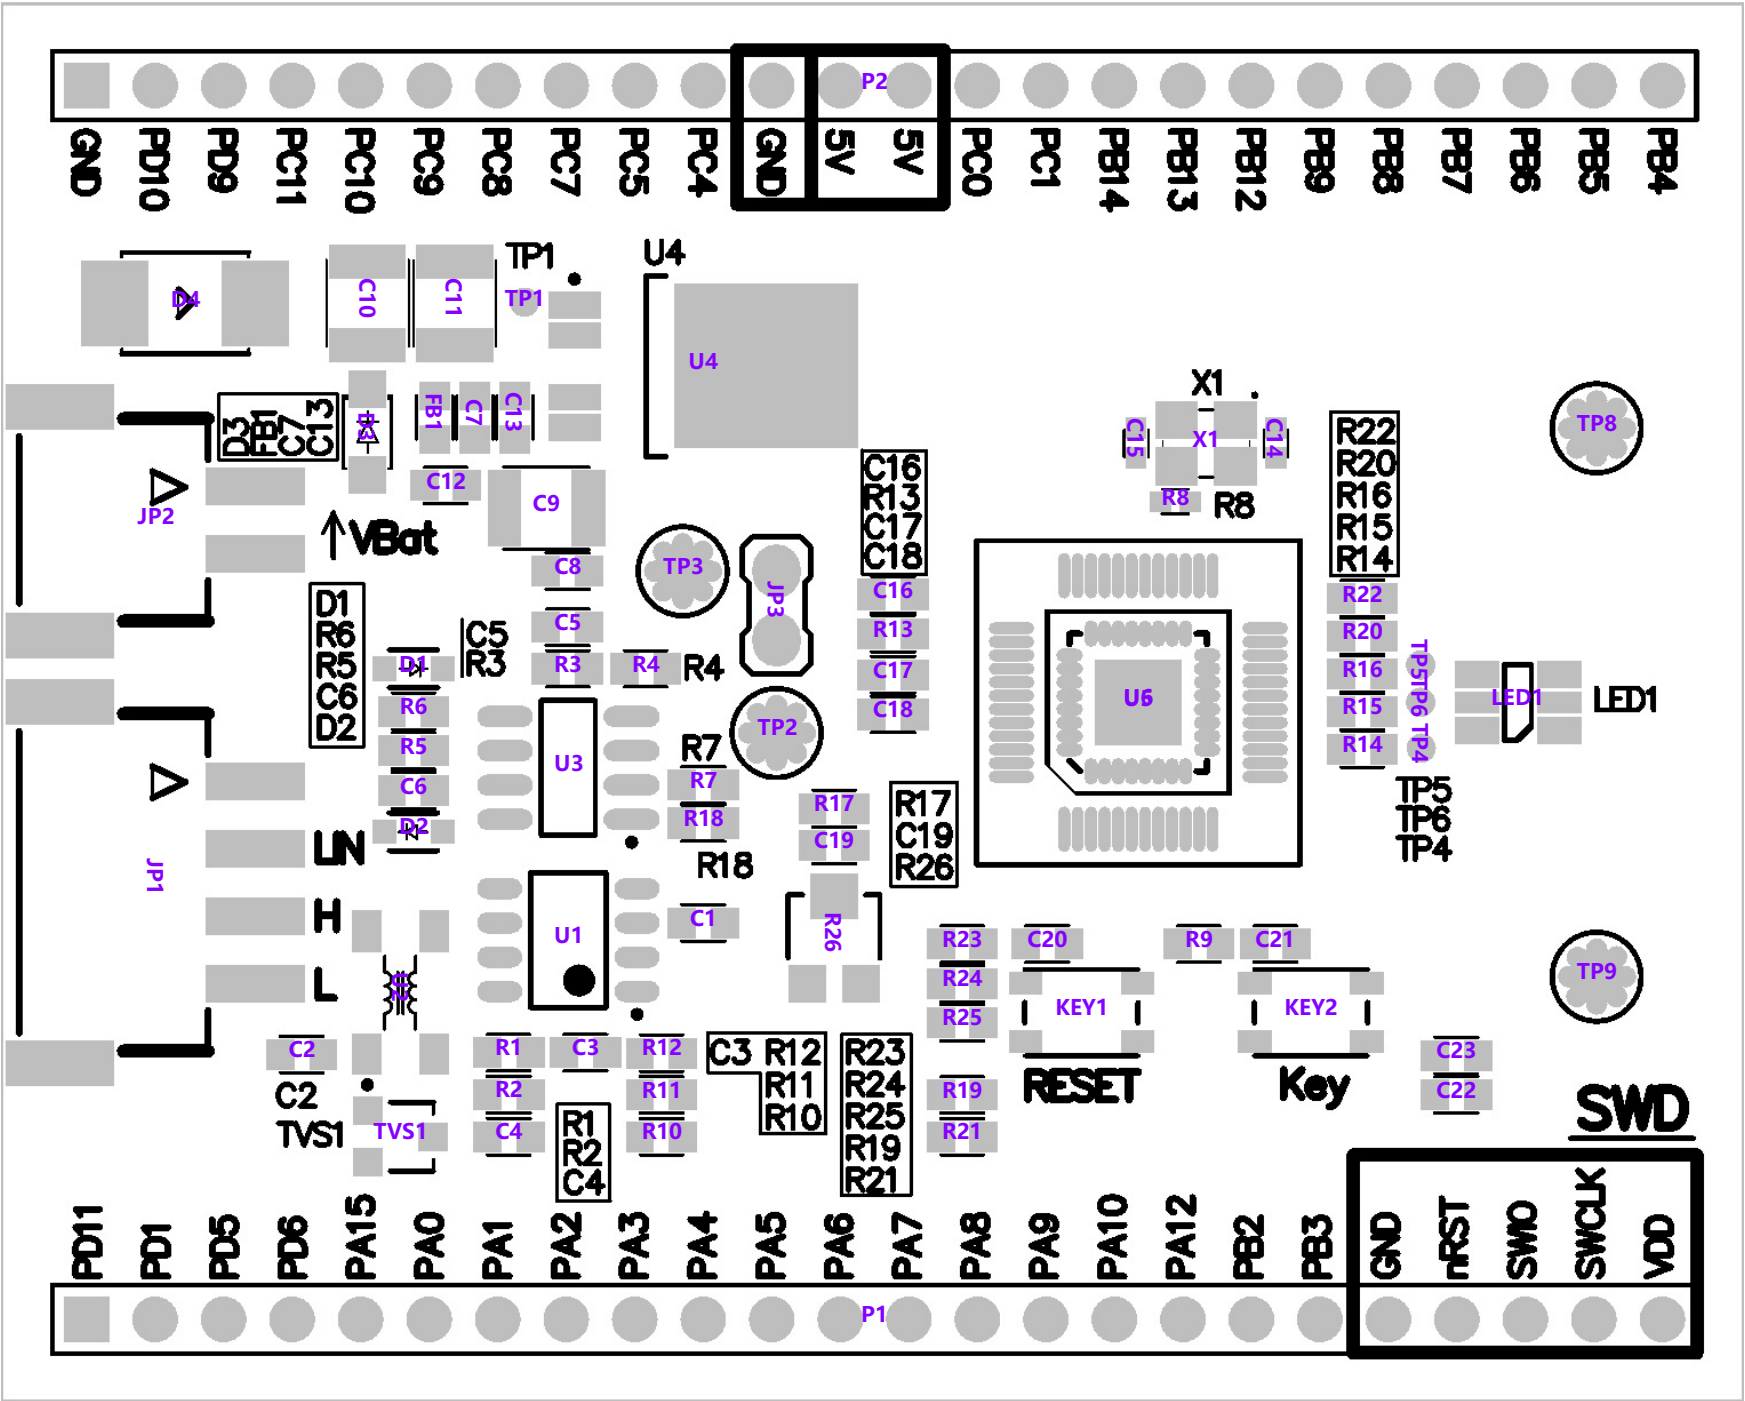

Title		
Size	Number	Revision
Date:	4/08/2025	Sheet of
File:	C:\Users\Main_SchDoc	Drawn By:

# FUDAN MICRO AutoEVB.LFOxxA Rev1.0